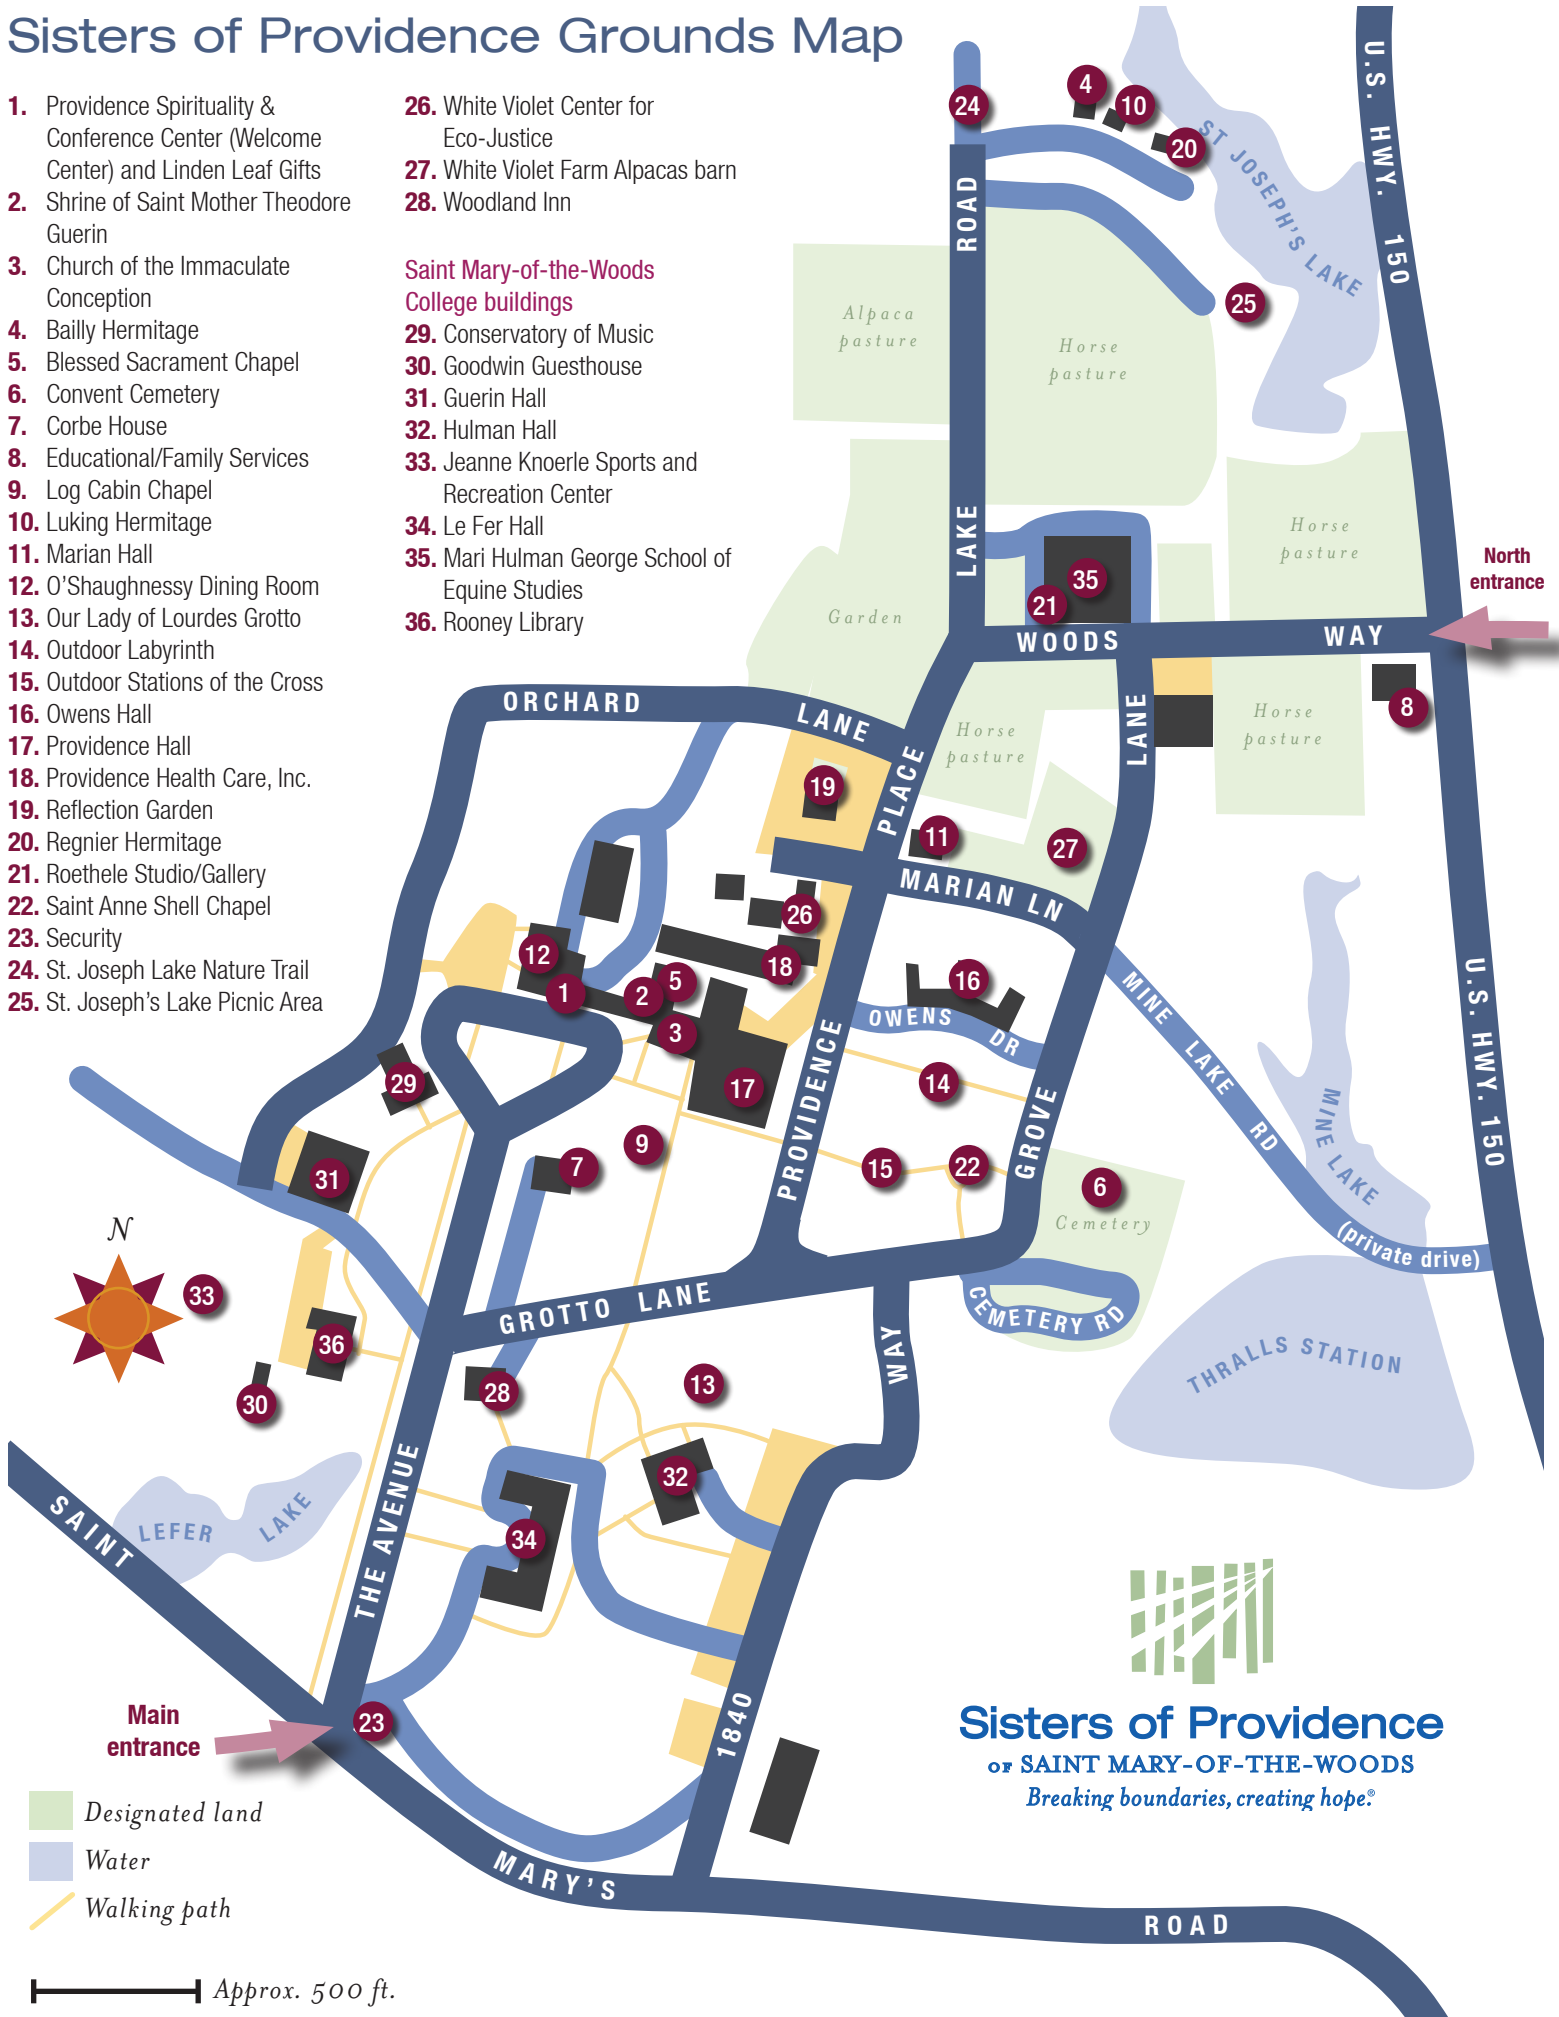

Sisters of Providence Grounds Map

1. Providence Spirituality & Conference Center (Welcome Center) and Linden Leaf Gifts
2. Shrine of Saint Mother Theodore Guerin
3. Church of the Immaculate Conception
4. Bailly Hermitage
5. Blessed Sacrament Chapel
6. Convent Cemetery
7. Corbe House
8. Educational/Family Services
9. Log Cabin Chapel
10. Luking Hermitage
11. Marian Hall
12. O'Shaughnessy Dining Room
13. Our Lady of Lourdes Grotto
14. Outdoor Labyrinth
15. Outdoor Stations of the Cross
16. Owens Hall
17. Providence Hall
18. Providence Health Care, Inc.
19. Reflection Garden
20. Regnier Hermitage
21. Roethelie Studio/Gallery
22. Saint Anne Shell Chapel
23. Security
24. St. Joseph Lake Nature Trail
25. St. Joseph's Lake Picnic Area

26. White Violet Center for Eco-Justice
27. White Violet Farm Alpacas barn
28. Woodland Inn

Saint Mary-of-the-Woods College buildings

29. Conservatory of Music
30. Goodwin Guesthouse
31. Guerin Hall
32. Hulman Hall
33. Jeanne Knoerle Sports and Recreation Center
34. Le Fer Hall
35. Mari Hulman George School of Equine Studies
36. Rooney Library

Main entrance

North entrance

- Designated land
- Water
- Walking path

Approx. 500 ft.

Sisters of Providence
 OF SAINT MARY-OF-THE-WOODS
Breaking boundaries, creating hope.®